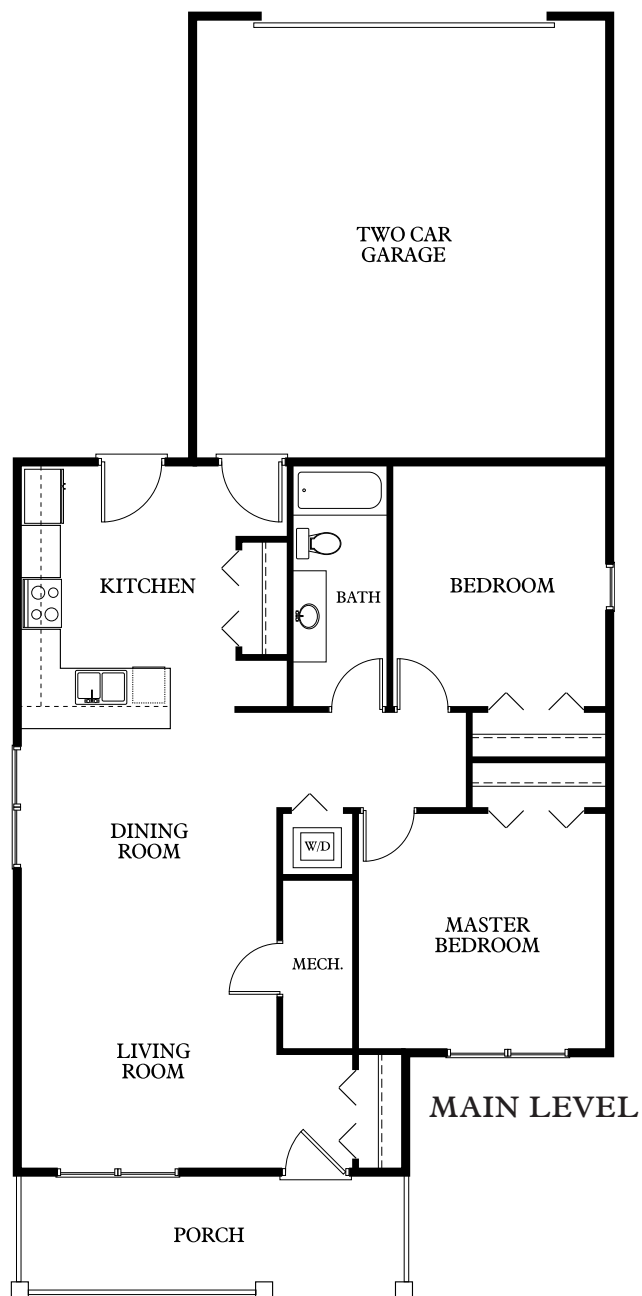

LIBERTY SERIES

THE LANCASTER 1020 Sq. Ft.

2 Bedroom . 1 Bath

HERITAGE
GREENS

CAMBRIDGE

722 13th Lane SW
Cambridge, MN 55008
763.552.0101

heritagegreenscambridge.com

©2007 All plans and illustrations are artists concepts only and are subject to change without prior notice. BL #0001820