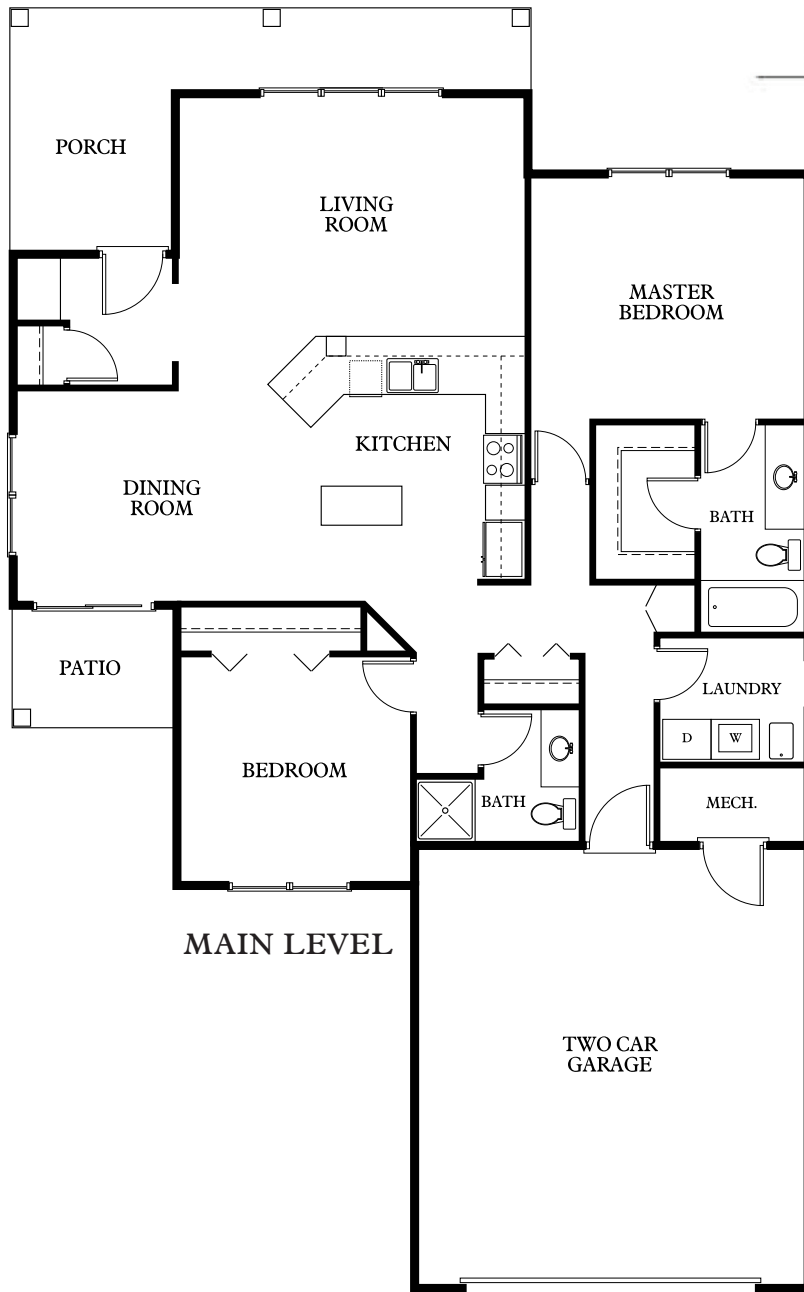

# LIBERTY SERIES

THE WELLINGTON 1329 Sq. Ft. 2 Bedroom . 2 Bath

722 13th Lane SW  
Cambridge, MN 55008  
763.552.0101  
heritagegreenscambridge.com

©2007 All plans and illustrations are artists concepts only and are subject to change without prior notice. BL #0001820